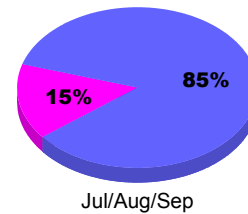

Membership Results
2011-2012

Membership
2010-2011

Month	Net Memb Goal	Actual New Memb	Actual Dropped Memb	Gain/Loss of Memb	Gain/Loss of Memb
Jul/Aug/Sep		95	-80	15	25
Totals		95	-80	15	25

Membership Results 2011-2012

Goal, New, Dropped, Gain/Loss

Comparison of Membership Gain/Loss

Current Year Compared to the Previous Year

Gender Comparison 2011-2012

Jul/Aug/Sep

Male Female