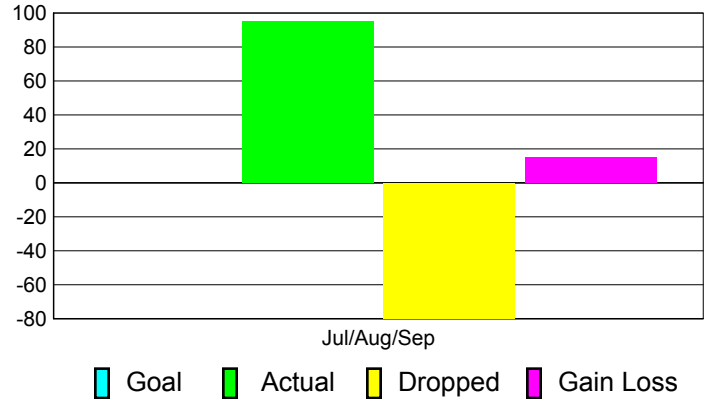

Membership Results 2011-2012

Goal, New, Dropped, Gain/Loss

Comparison of Membership Gain/Loss

Current Year Compared to the Previous Year